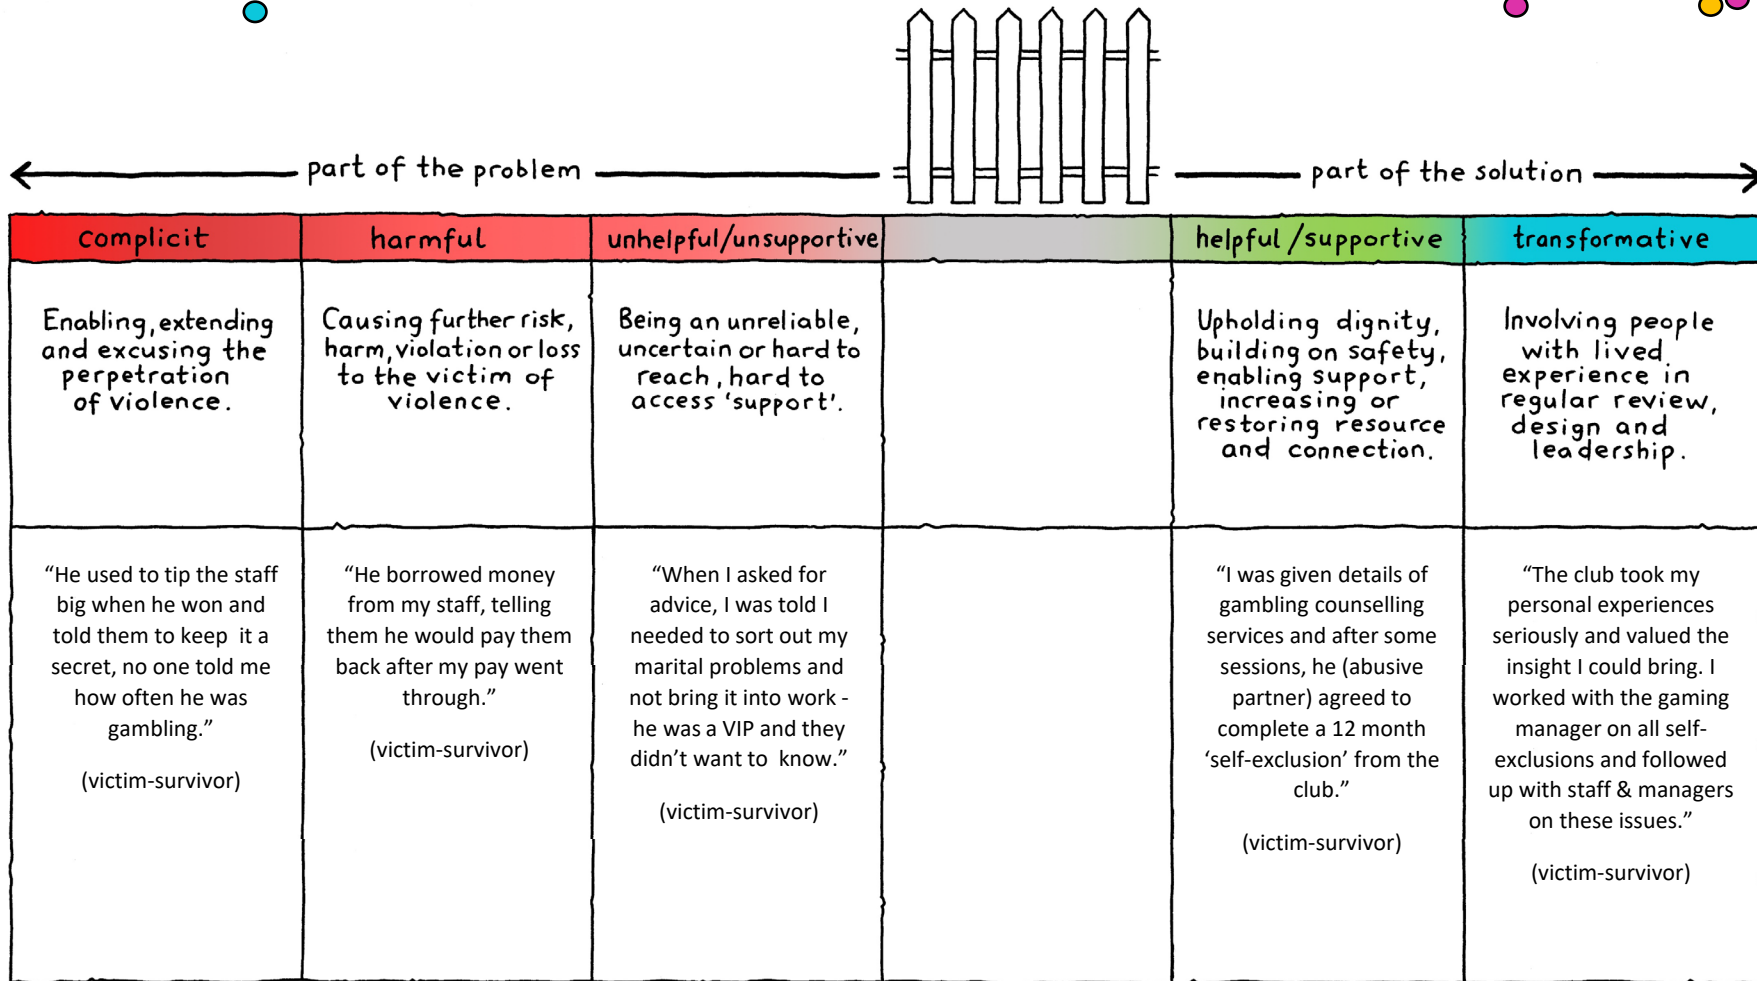

QUALITY RESPONSE CONTINUUM

EXAMPLE 2.07

Situation
Responsible Gaming
 (He gambled at my workplace)

About the Tool
 The [quality response continuum](#) is an Insight Exchange tool designed to support critical reflection about the quality of our responses. The example is not conclusive, exhaustive or advisory and does not provide a full context. The example is illustrative for supporting self-reflection.